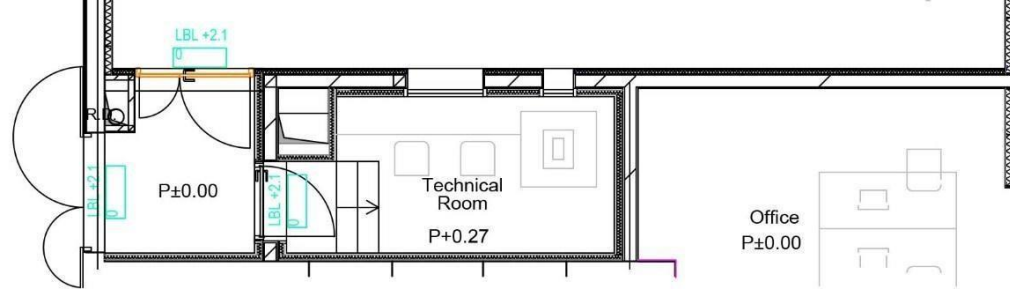

Auditorium stage

H : 2.9 m
D : 4.6 m
W : 9 m
Seat capacity : 181

Lighting stage auditorium IFI

F.O.H/Audio Mixing Console

No.	Item	Item Description	Qty.
1	Allen & Heath iLive T 122	Digital mixing console w/ built in FX	1
2	Allen & Heath iDR 48 MixRack	48 preamps/line inputs, 24 line outputs	1
3	Data Cable	Data cable for connecting iLive into iDR MixRack	1