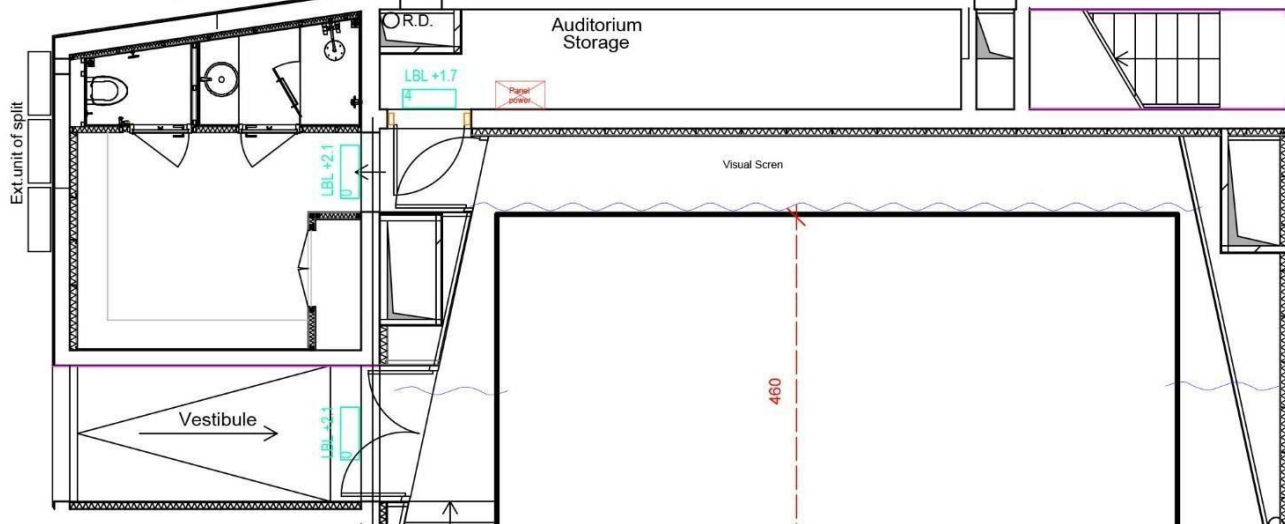

Auditorium stage

H : 2.9 m
D : 4.6 m
W : 9 m
Seat capacity : 181

Lighting stage auditorium IFI

F.O.H/Audio Mixing Console

No.	Item	Item Description	Qty.
1	Allen & Heath iLive T 122	Digital mixing console w/ built in FX	1
2	Allen & Heath iDR 48 MixRack	48 preamps/line inputs, 24 line outputs	1
3	Data Cable	Data cable for connecting iLive into iDR MixRack	1