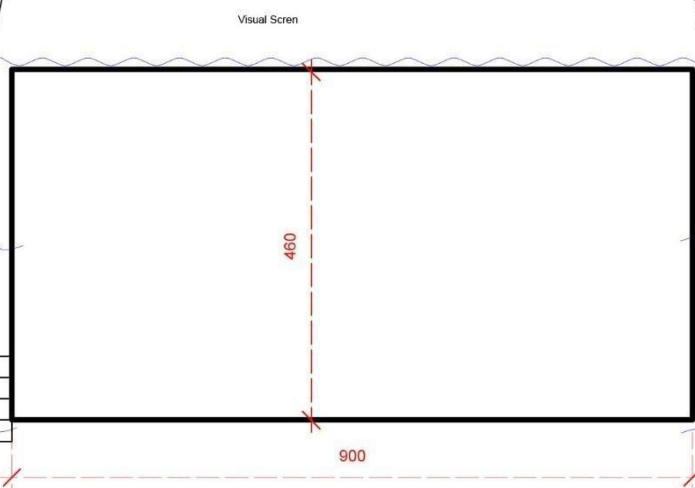

Auditorium stage

H : 2.9 m
D : 4.6 m
W : 9 m
Seat capacity : 181

Lighting stage auditorium IFI

F.O.H/Audio Mixing Console

No.	Item	Item Description	Qty.
1	Allen & Heath iLive T 122	Digital mixing console w/ built in FX	1
2	Allen & Heath iDR 48 MixRack	48 preamps/line inputs, 24 line outputs	1
3	Data Cable	Data cable for connecting iLive into iDR MixRack	1