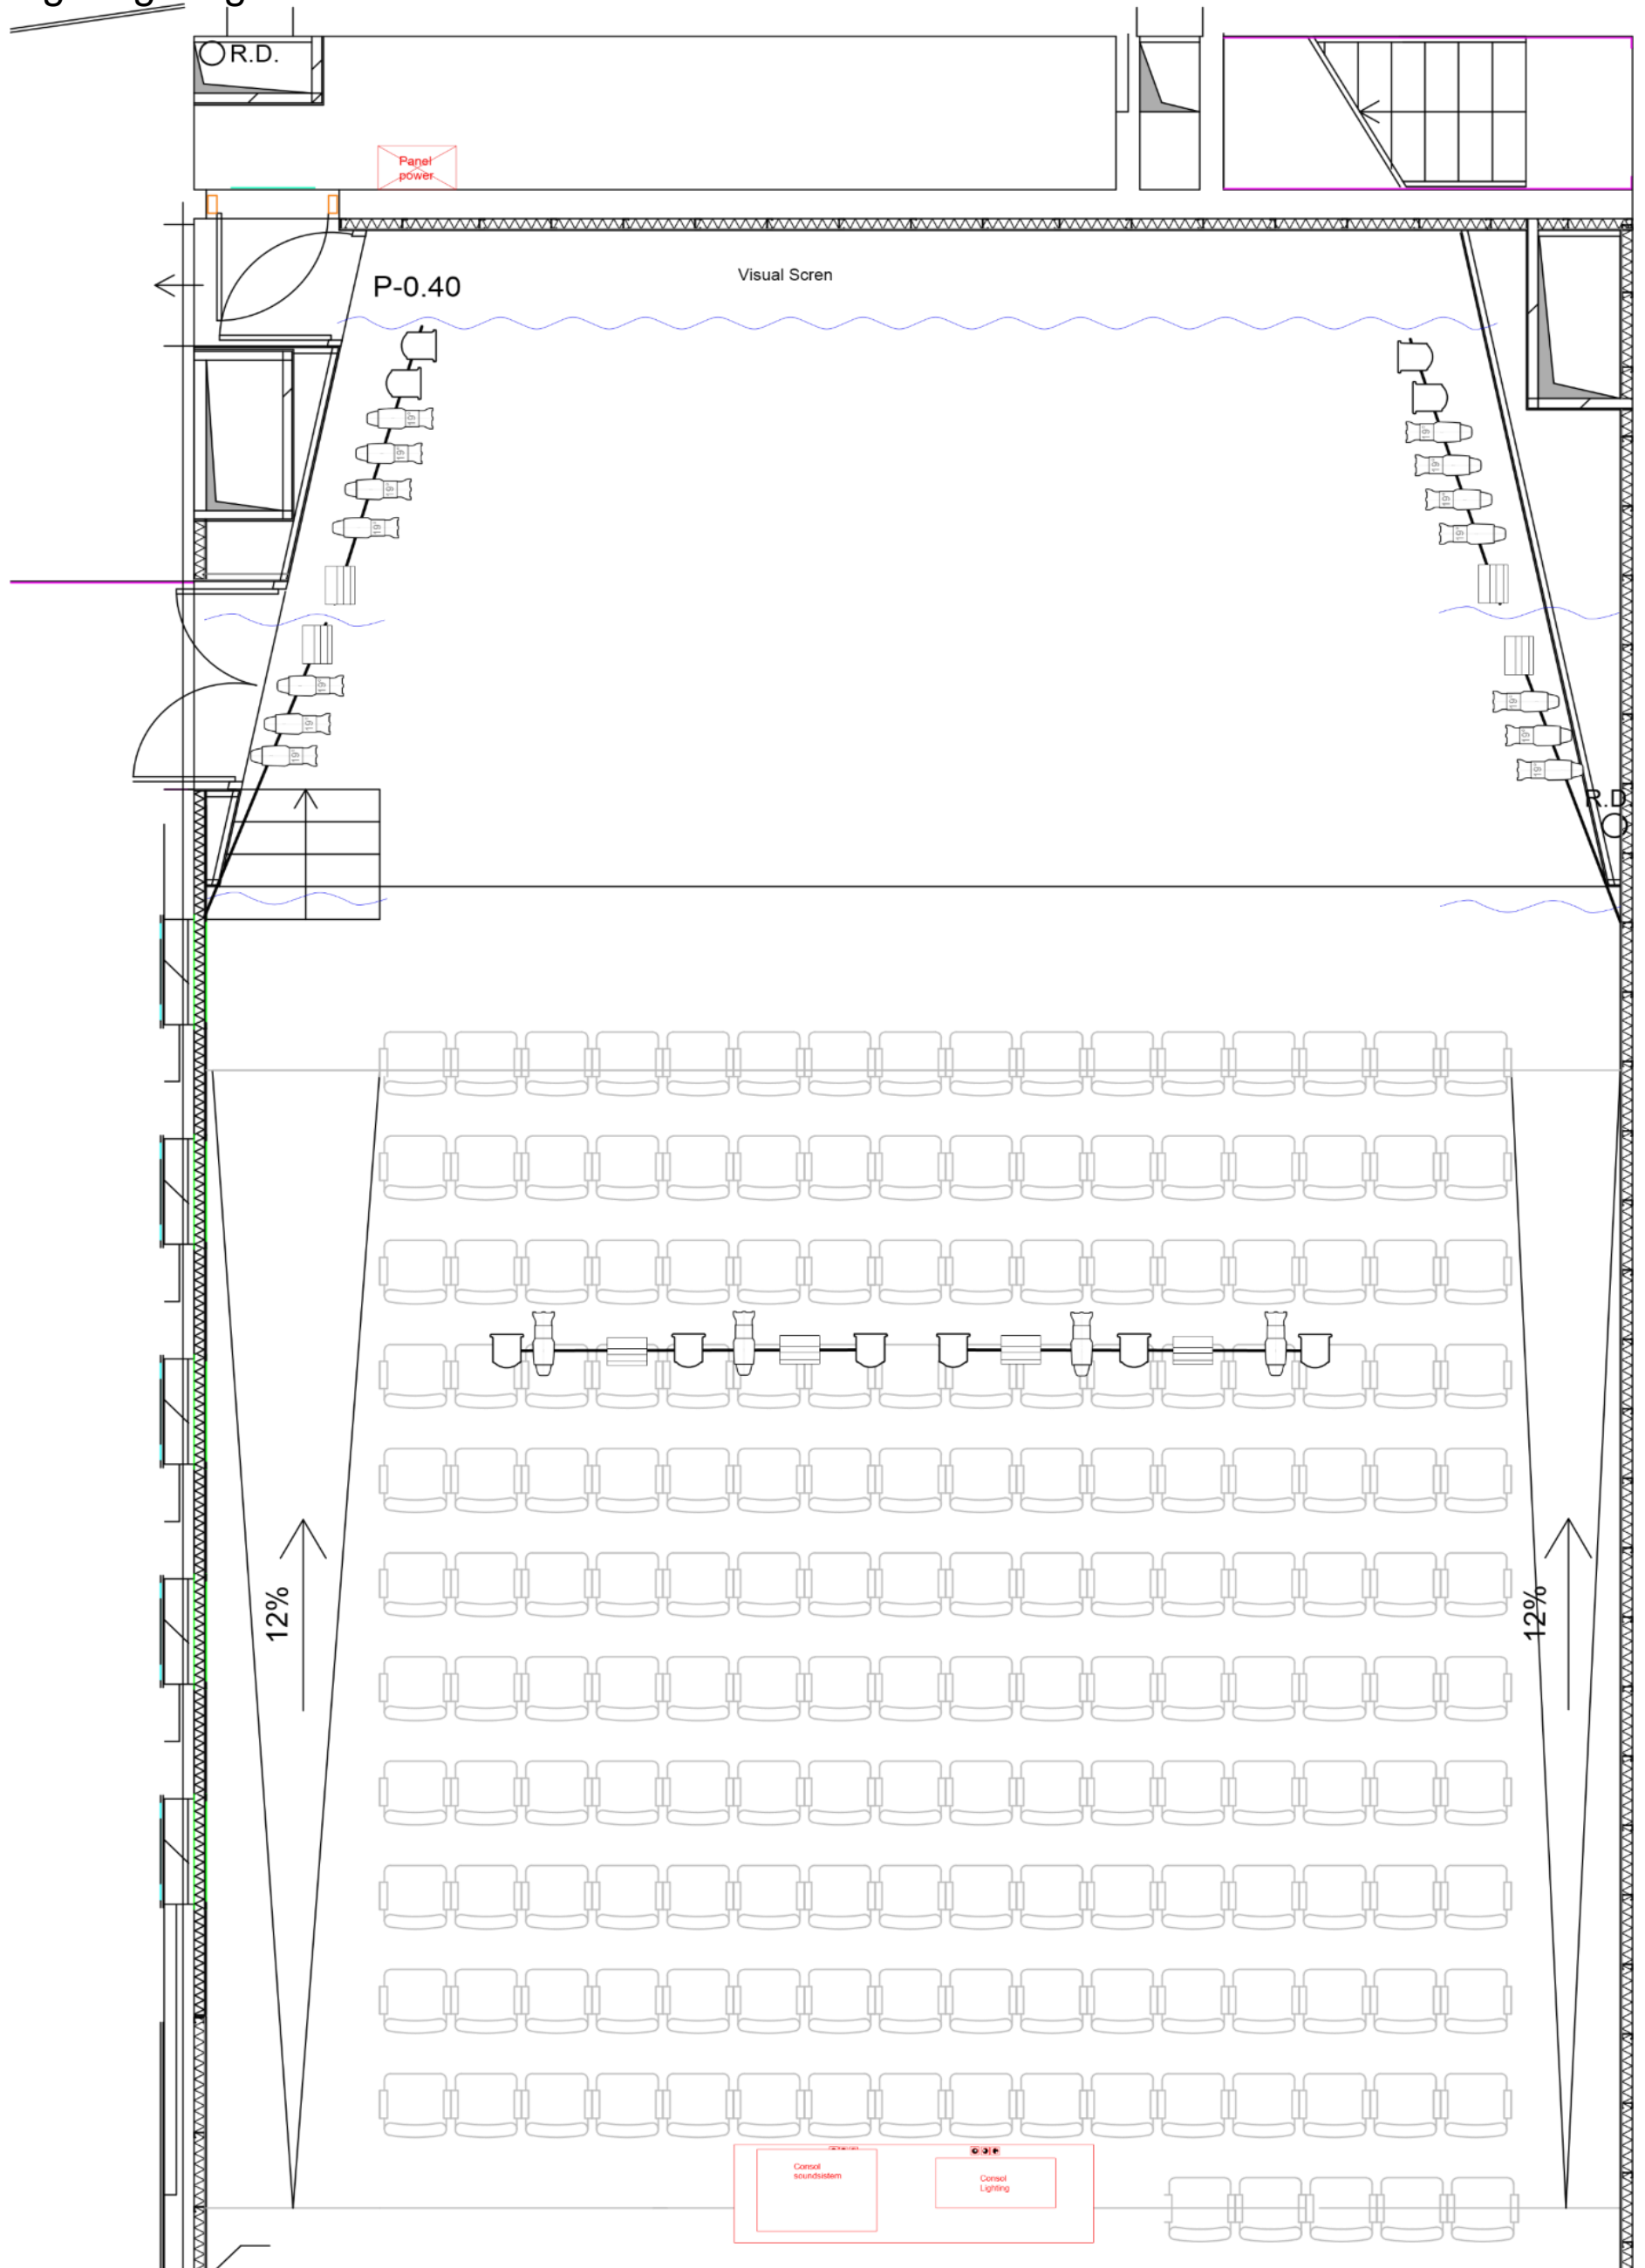

Auditorium stage

H : 2.9 m
D : 4.6 m
W : 9 m
Seat capacity : 181

Lighting stage auditorium IFI

F.O.H/Audio Mixing Console

No.	Item	Item Description	Qty.
1	Allen & Heath iLive T 122	Digital mixing console w/ built in FX	1
2	Allen & Heath iDR 48 MixRack	48 preamps/line inputs, 24 line outputs	1
3	Data Cable	Data cable for connecting iLive into iDR MixRack	1