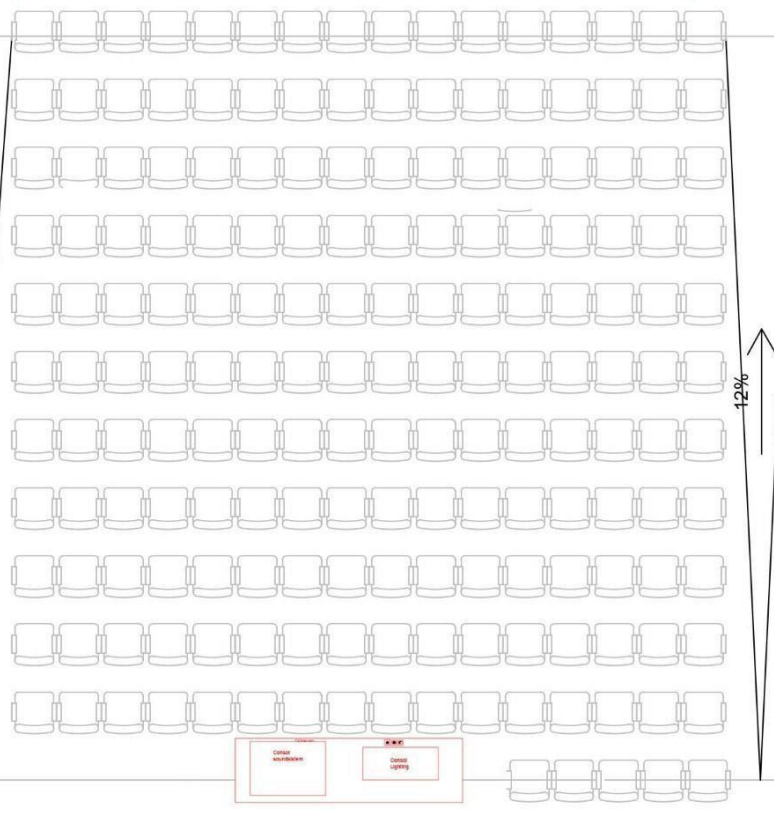

Auditorium stage

H : 2.9 m
D : 4.6 m
W : 9 m
Seat capacity : 181

Lighting stage auditorium IFI

F.O.H/Audio Mixing Console

No.	Item	Item Description	Qty.
1	Allen & Heath iLive T 122	Digital mixing console w/ built in FX	1
2	Allen & Heath iDR 48 MixRack	48 preamps/line inputs, 24 line outputs	1
3	Data Cable	Data cable for connecting iLive into iDR MixRack	1